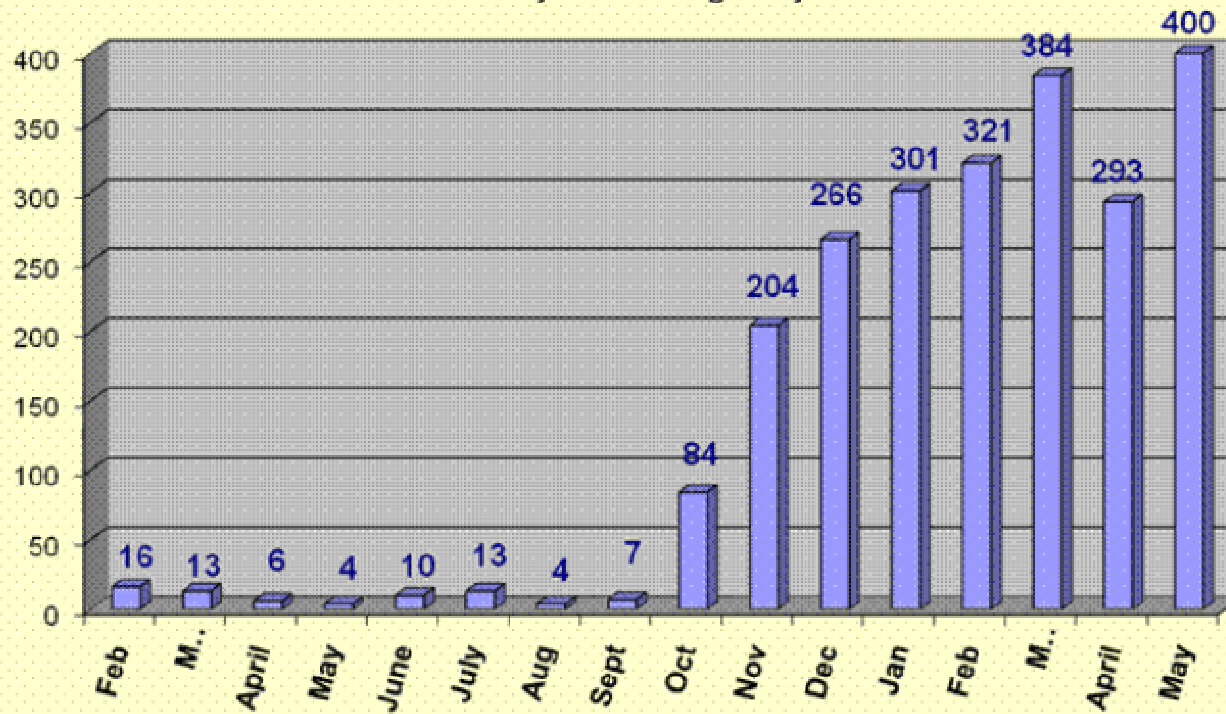

Total calls by Month  
February 2008 through May 2009

Warm Line Total Calls  
February 2008 through May 2009

Day of the Week Calls Received  
February 2008 through May 2009

Was the Call Helpful  
February 2008 through May 2009