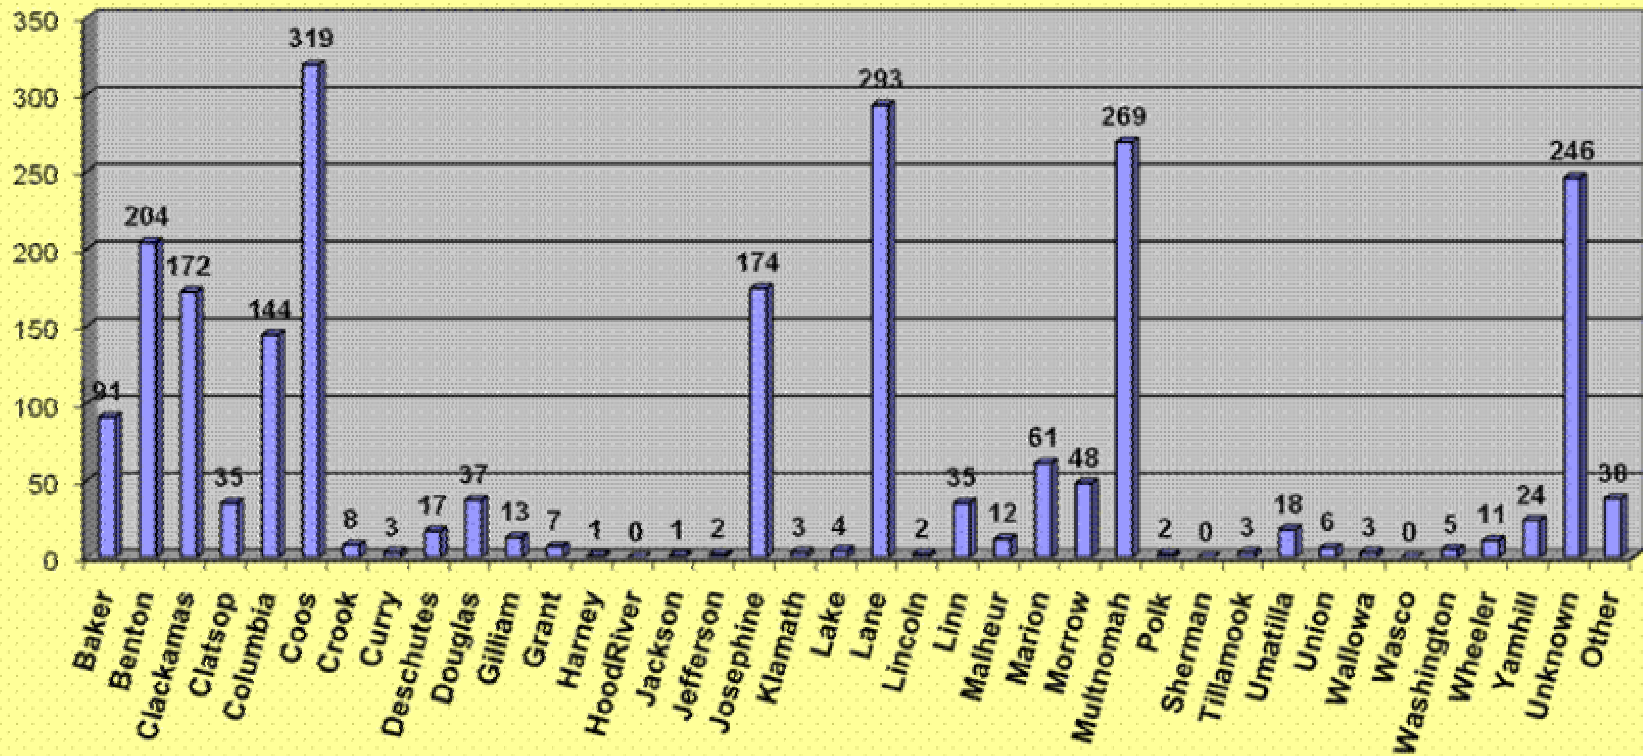

Total calls by Month  
February 2008 through May 2009

Warm Line Total Calls  
February 2008 through May 2009

Day of the Week Calls Received  
February 2008 through May 2009

Was the Call Helpful  
February 2008 through May 2009